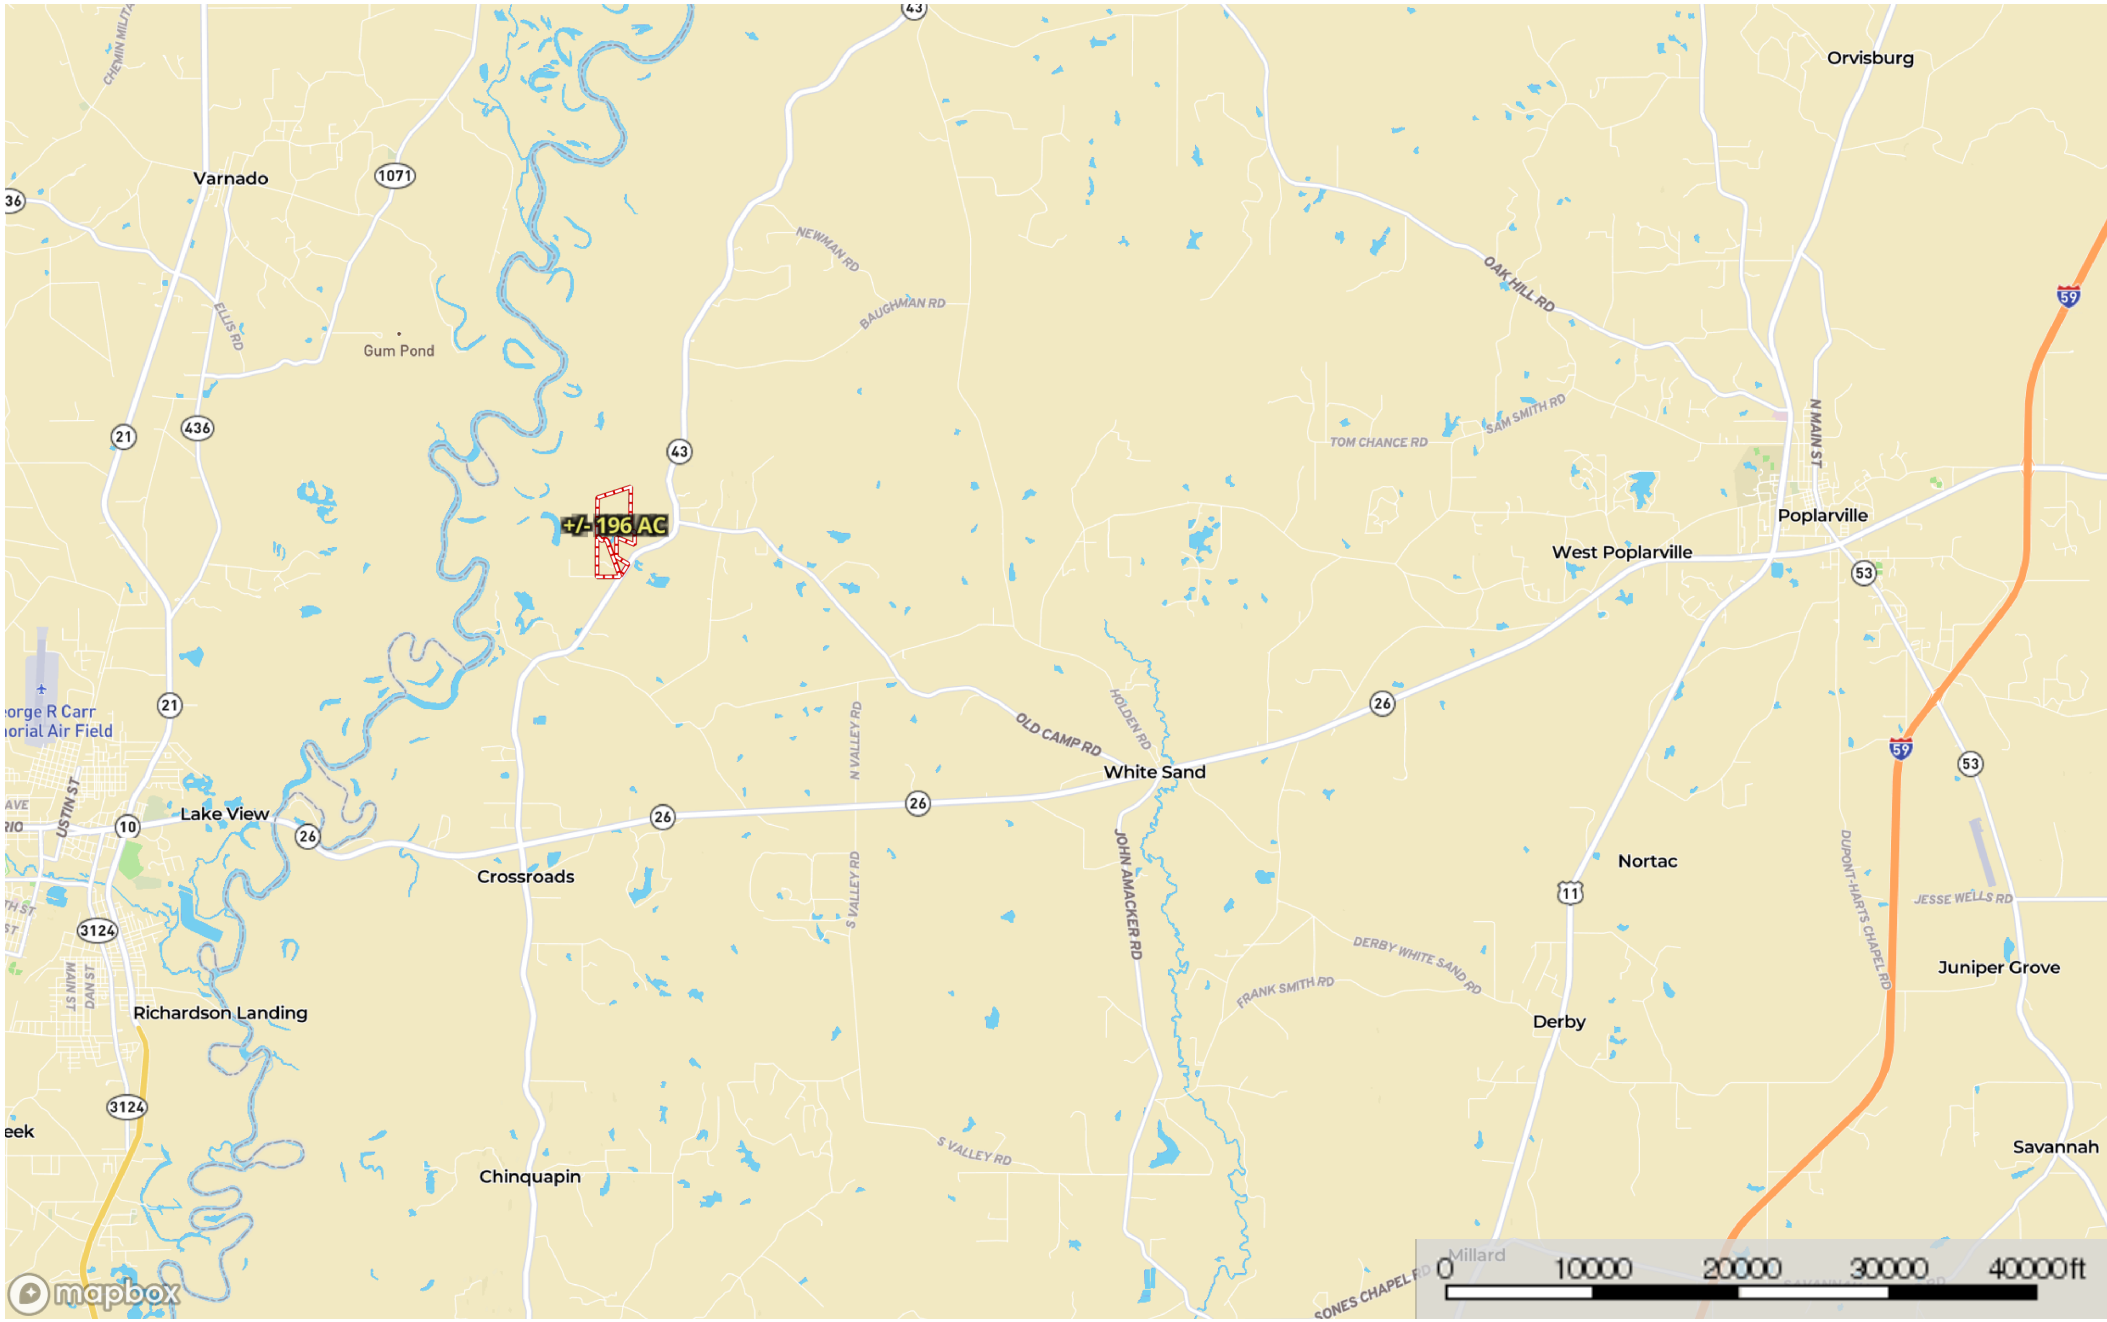

PR196

Pearl River County, Mississippi, 196 AC +/-

--- Road / Trail □ Boundary