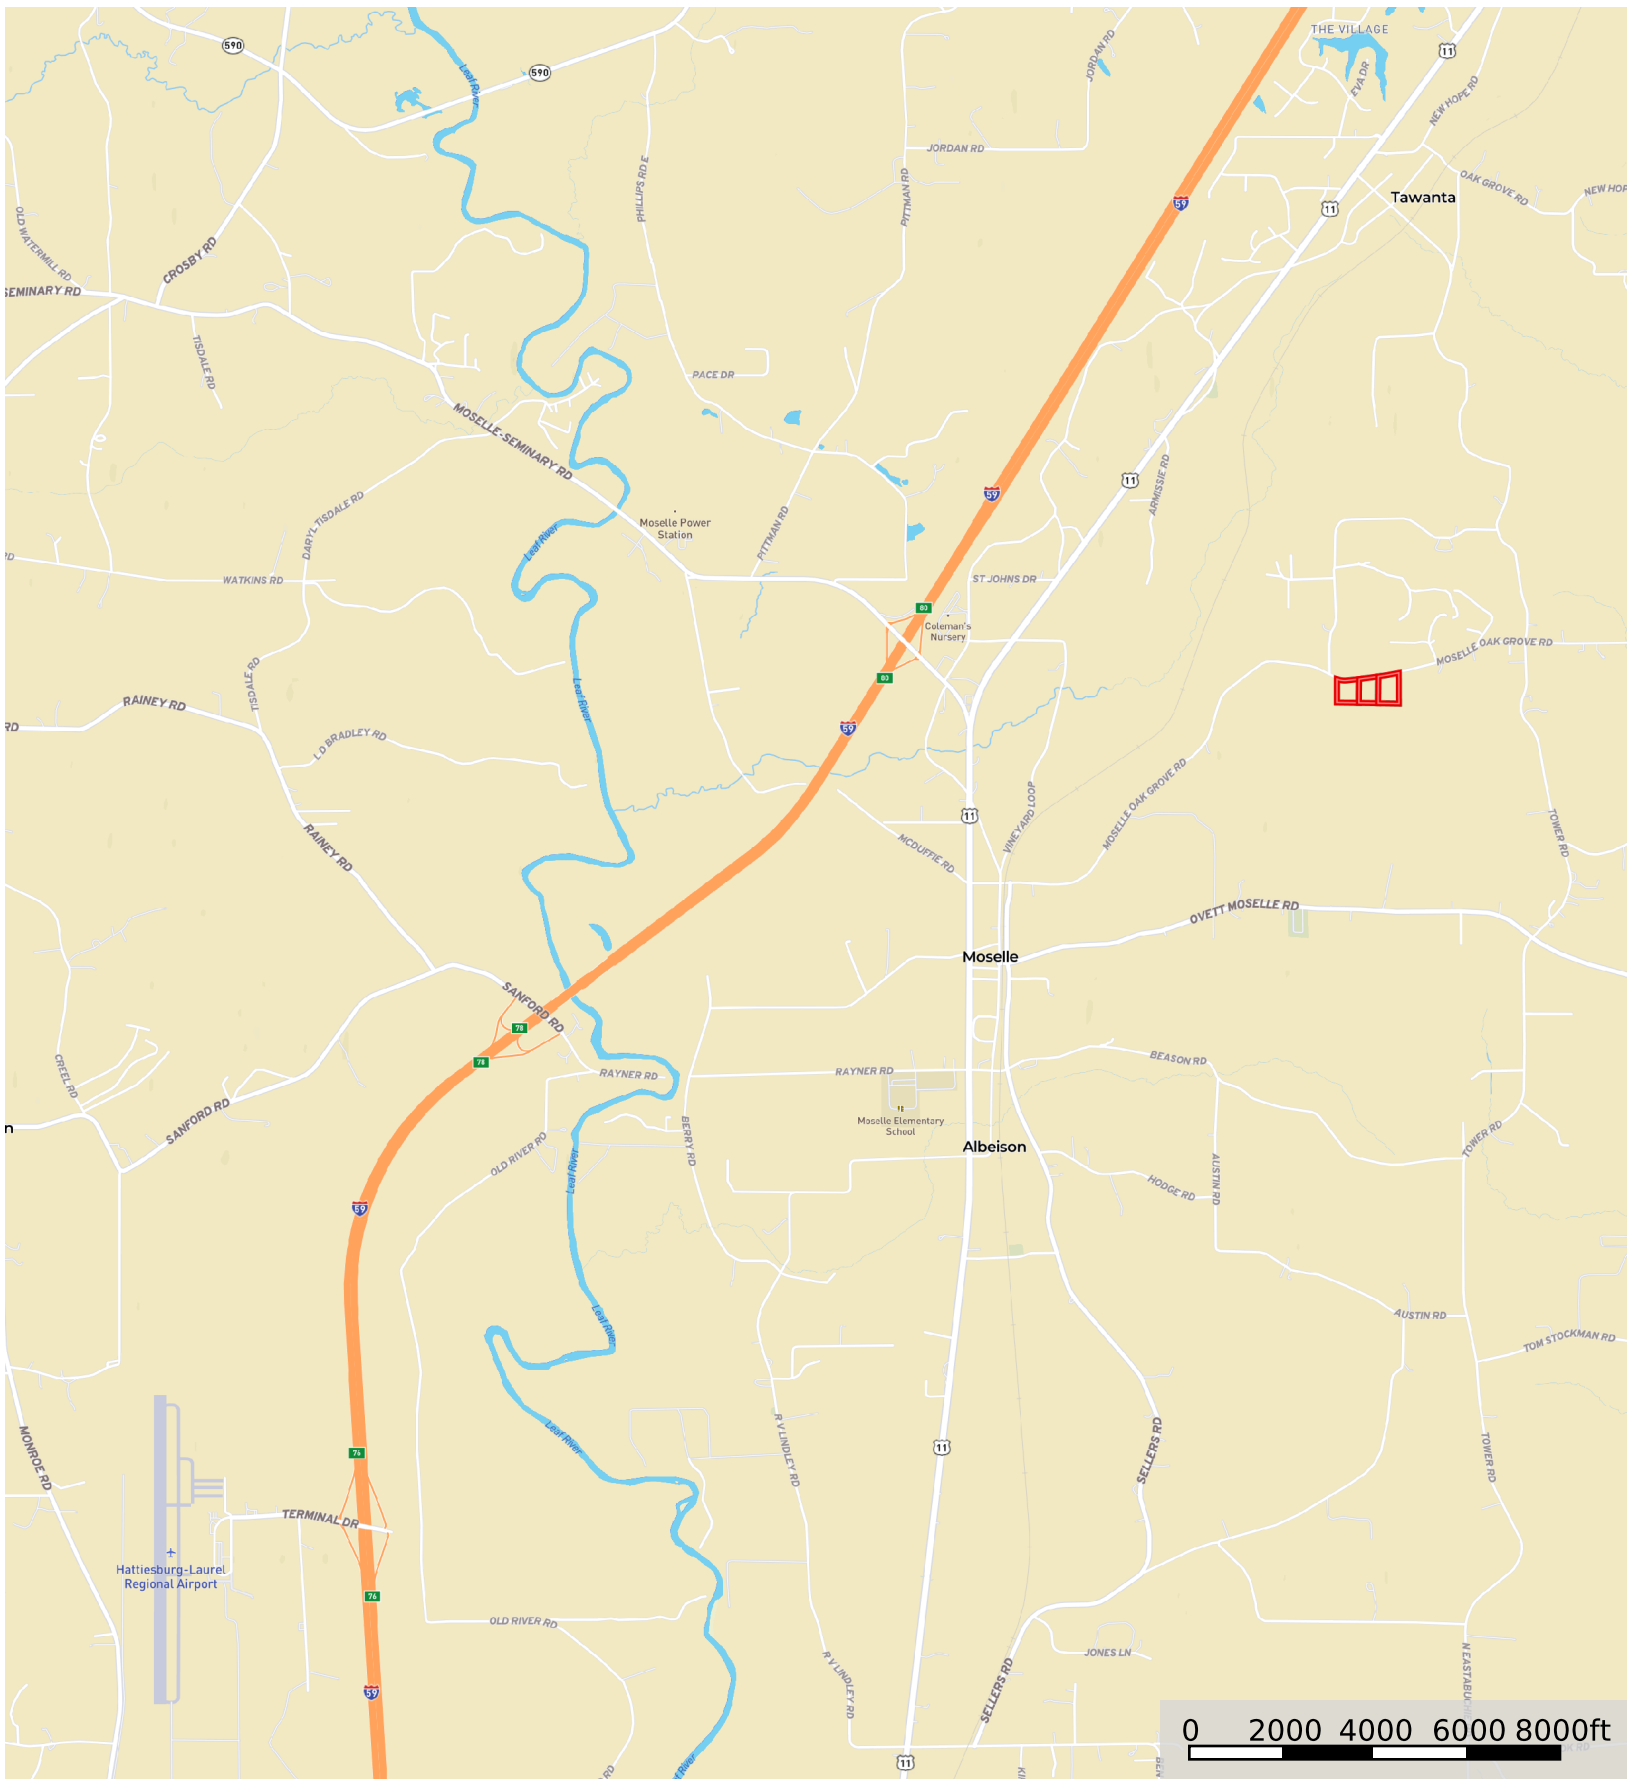

# JO18 with Parcels A, B, & C

Jones County, Mississippi, 18 AC +/-

Boundary