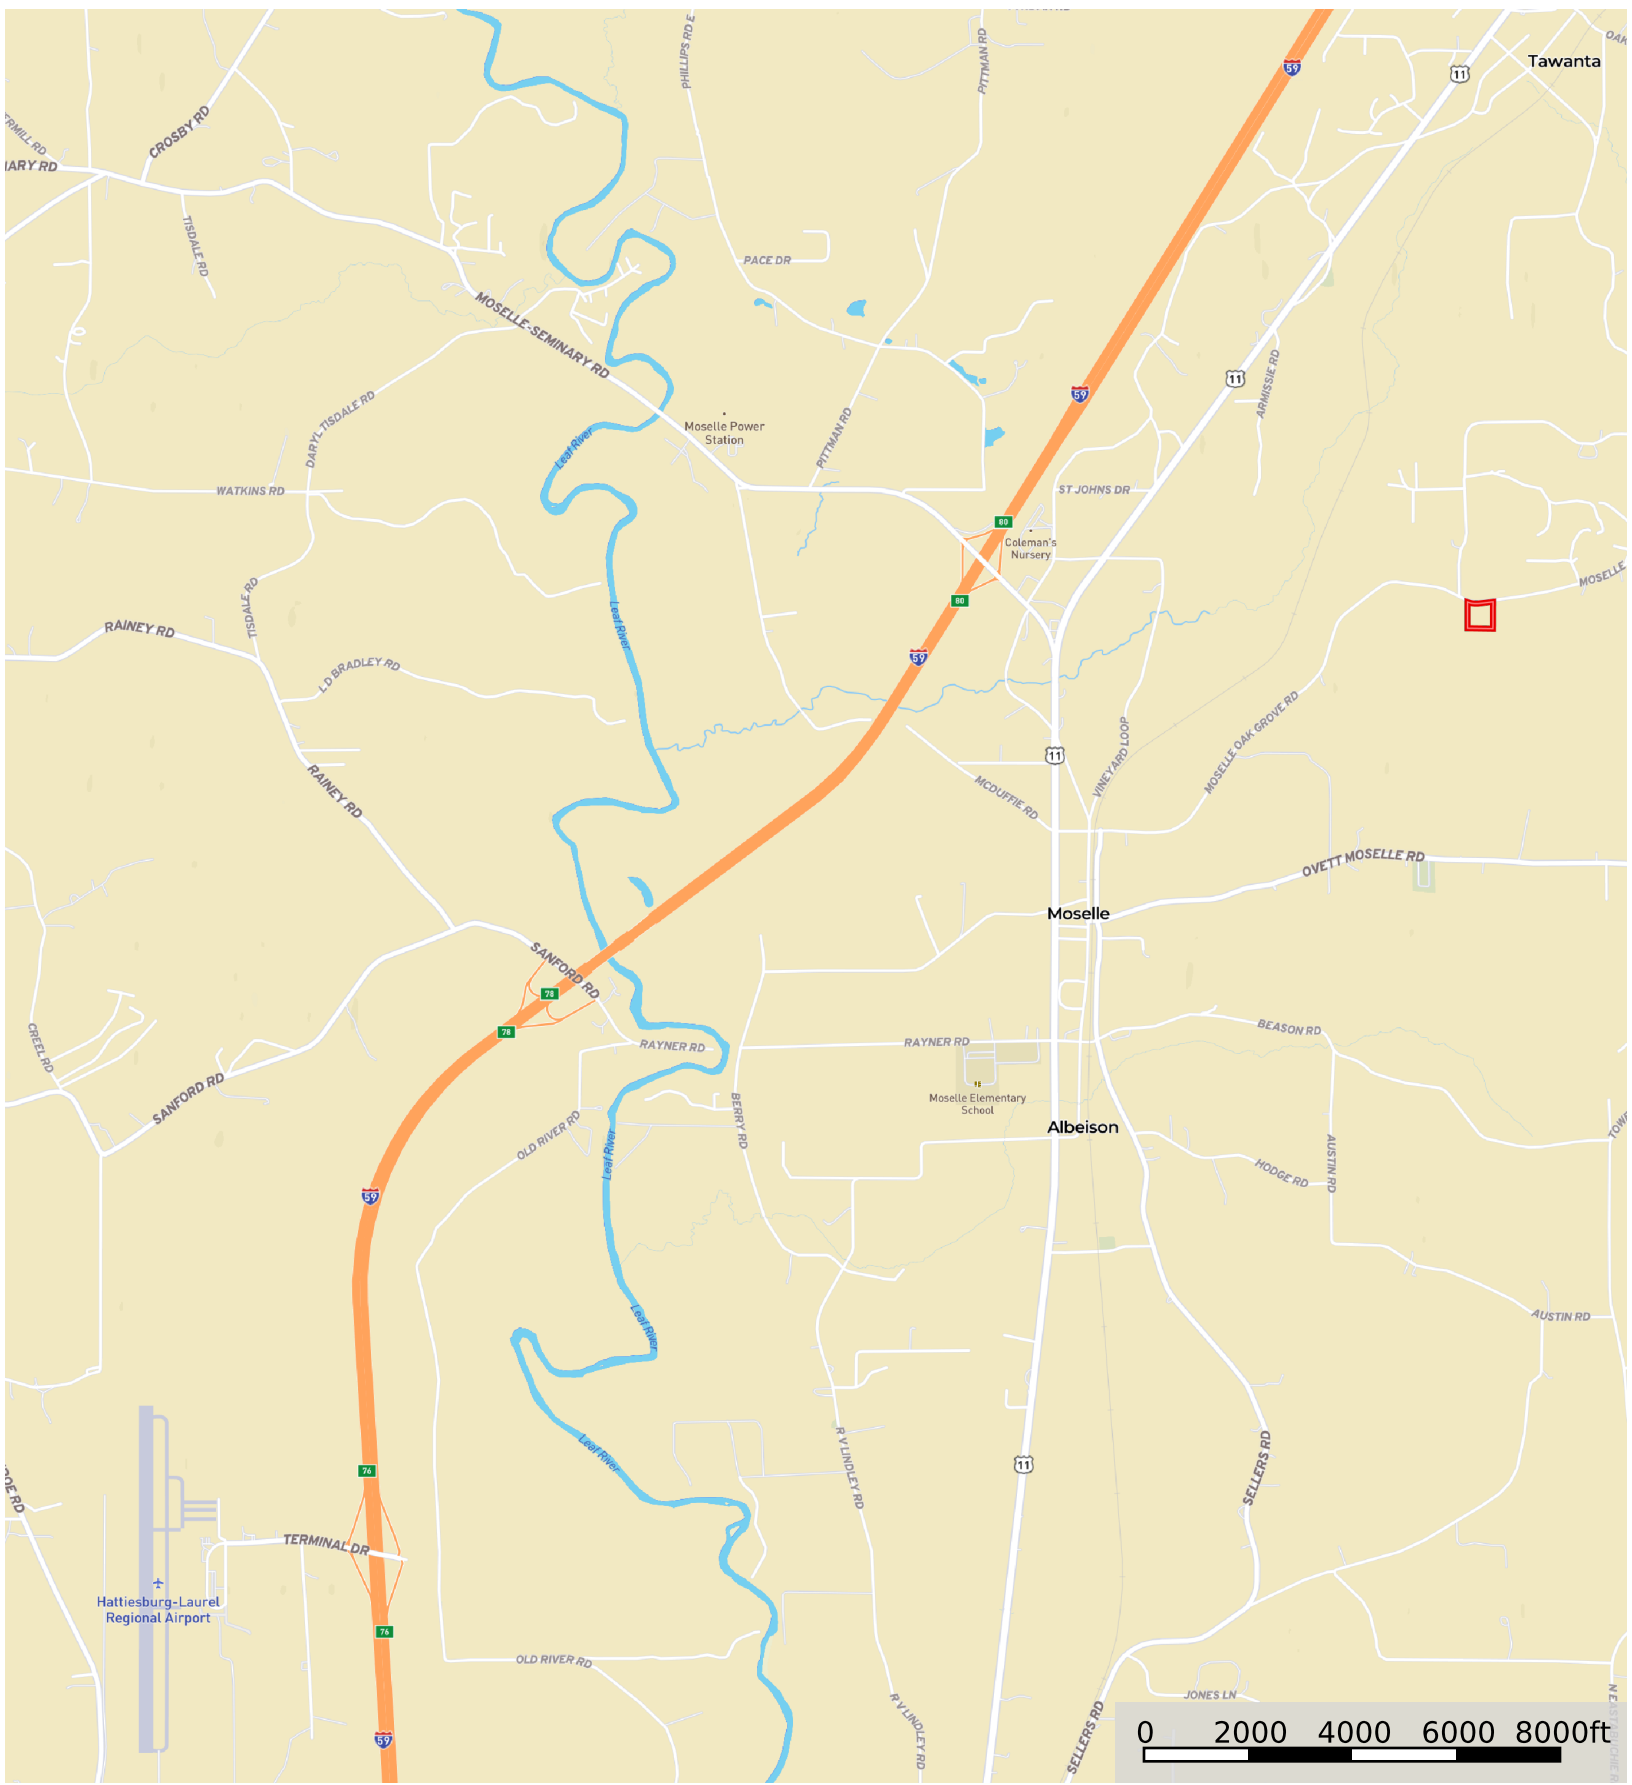

JO5.5A (JO18) Parcel A

Jones County, Mississippi, 5.52 AC +/-

Boundary