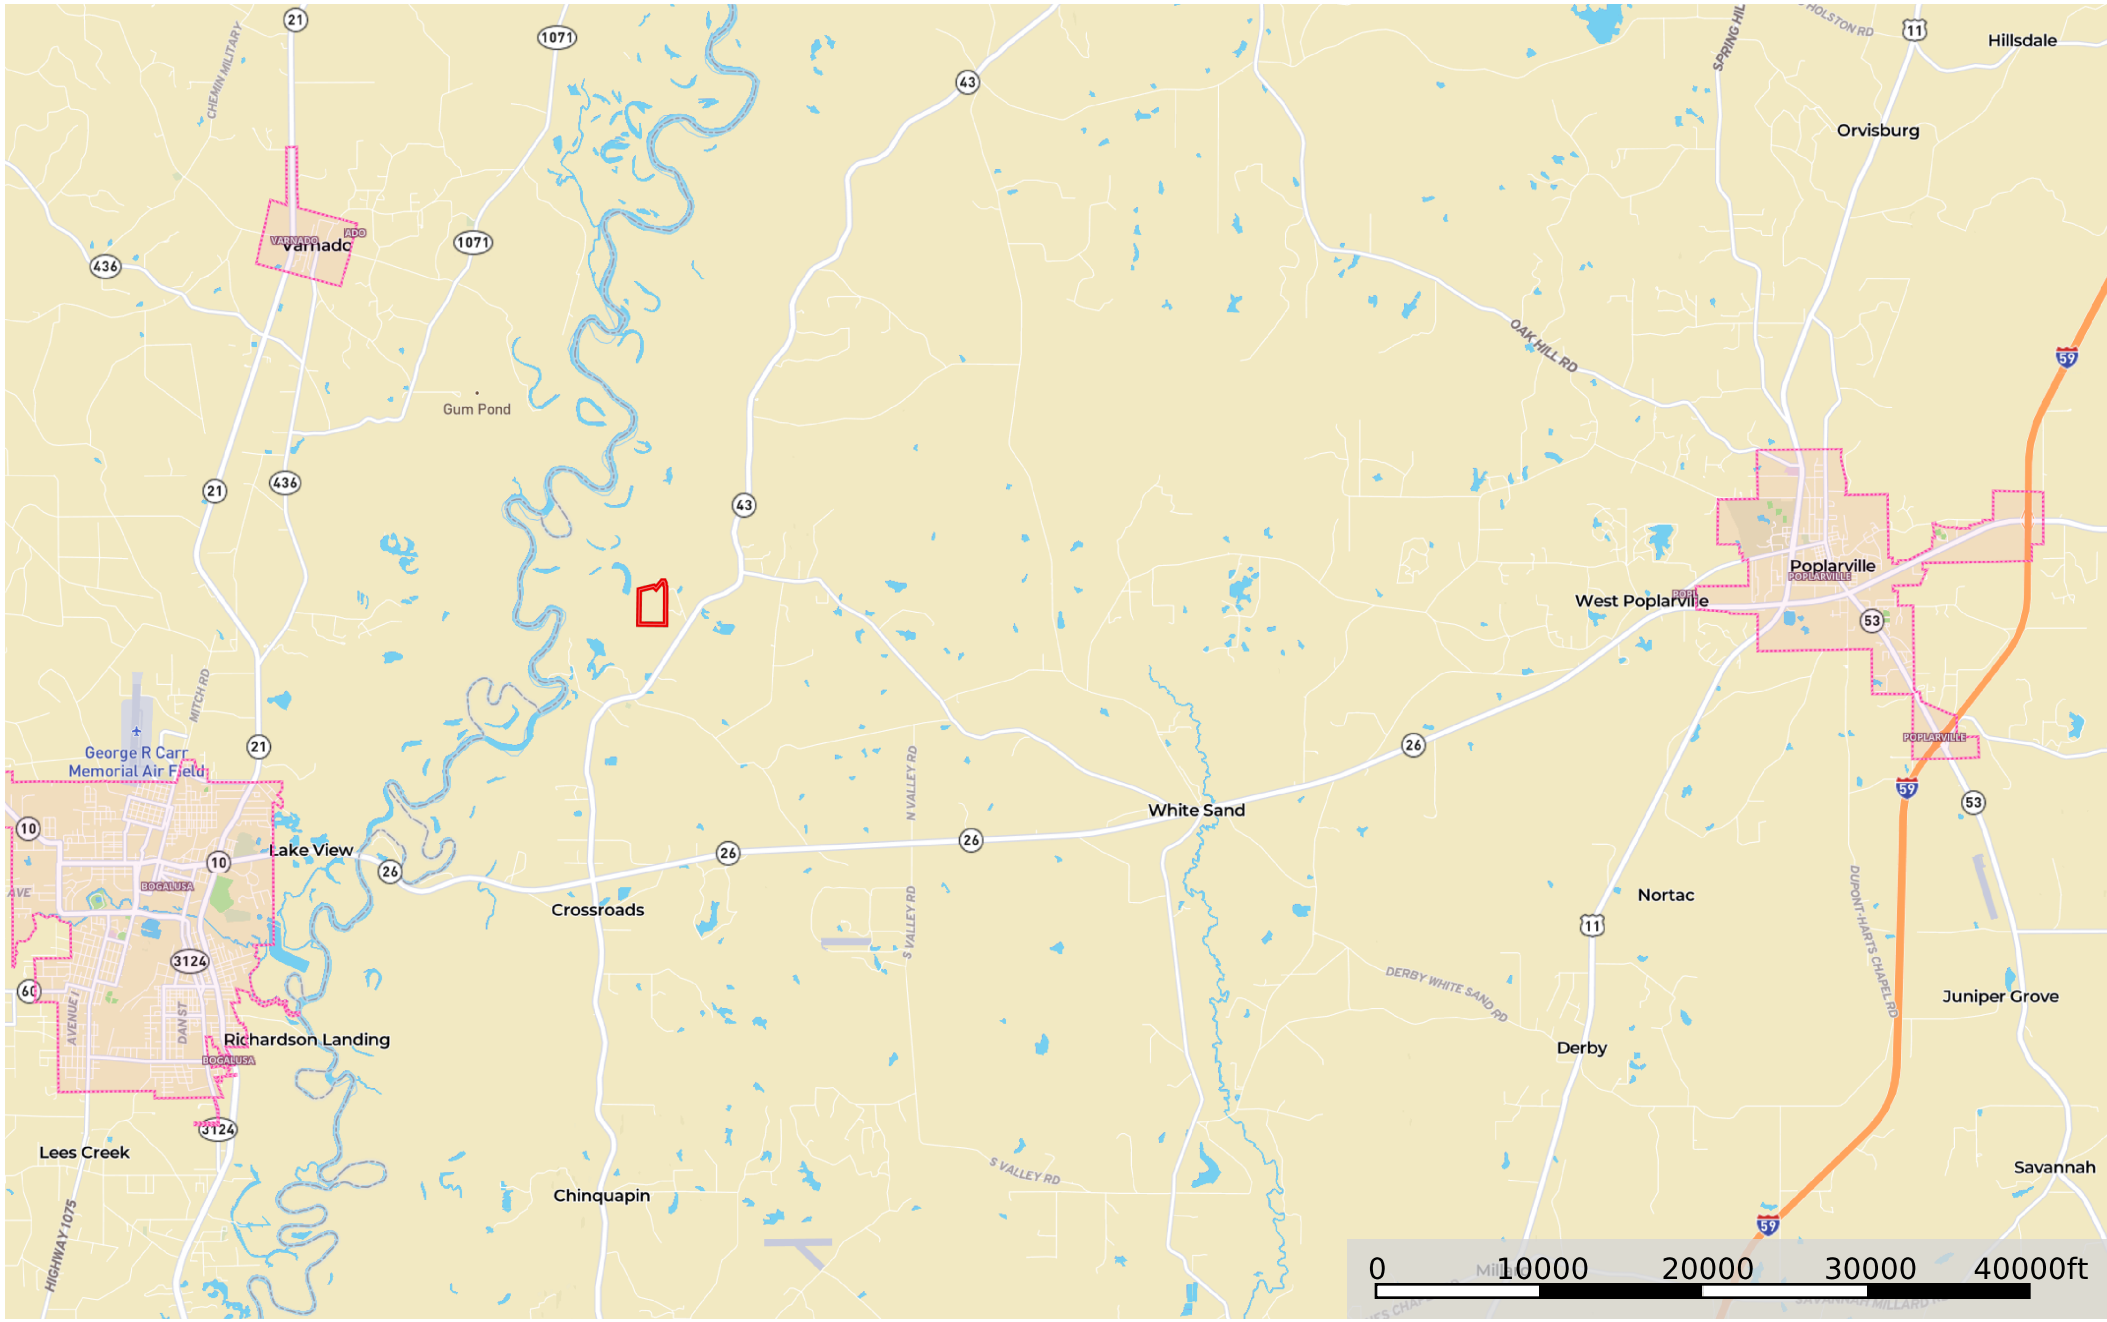

**PR85.5**  
Pearl River County, Mississippi, 85.5 AC +/-

Boundary