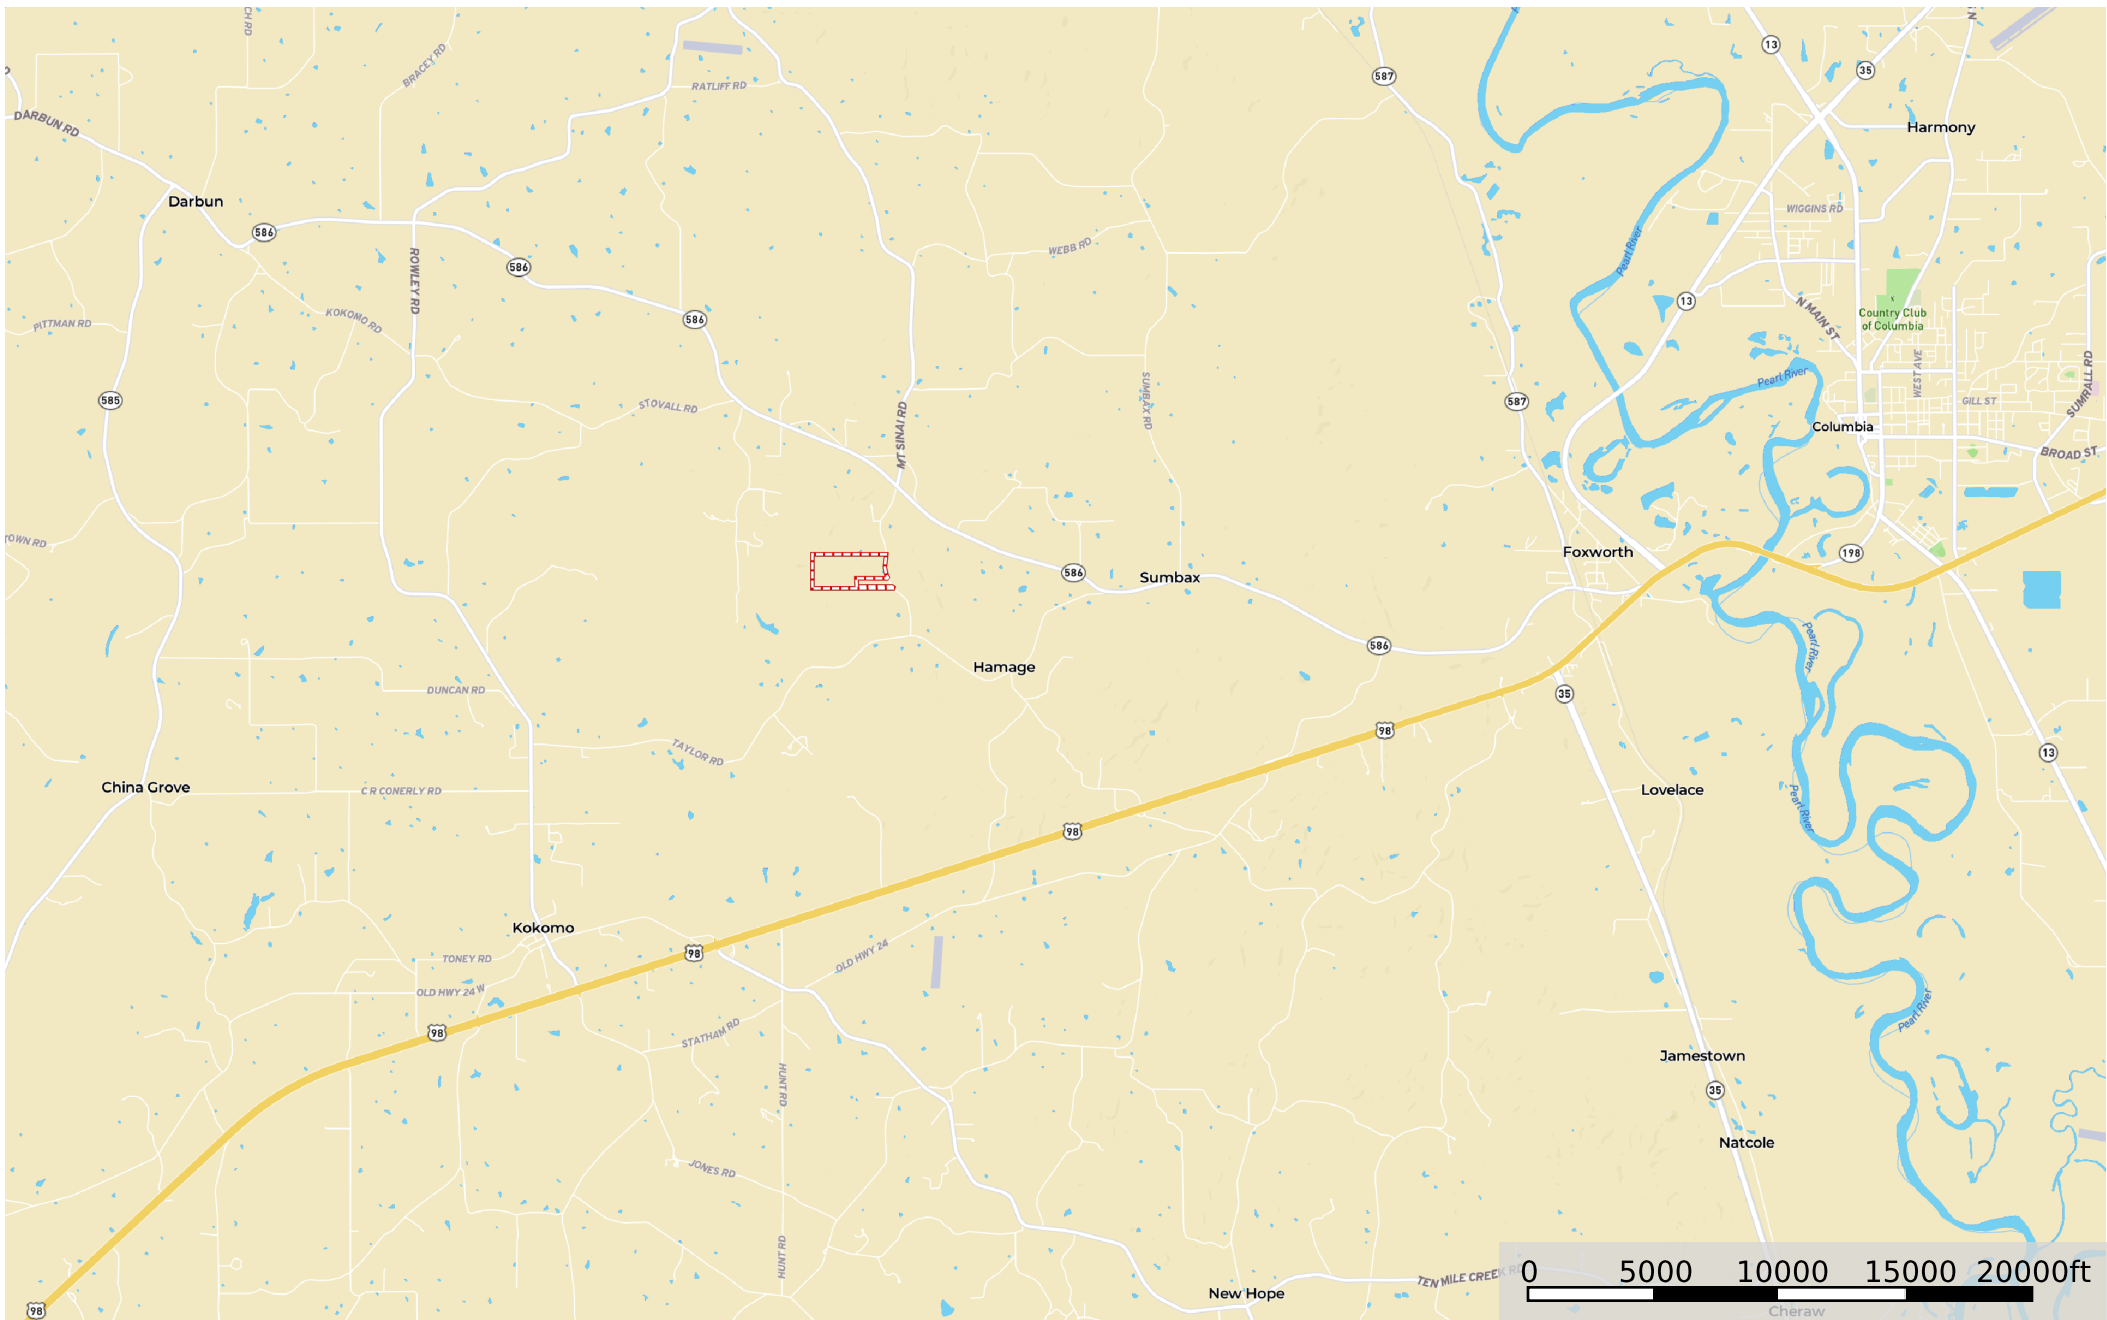

MA80

Marion County, Mississippi, 80 AC +/-

Boundary