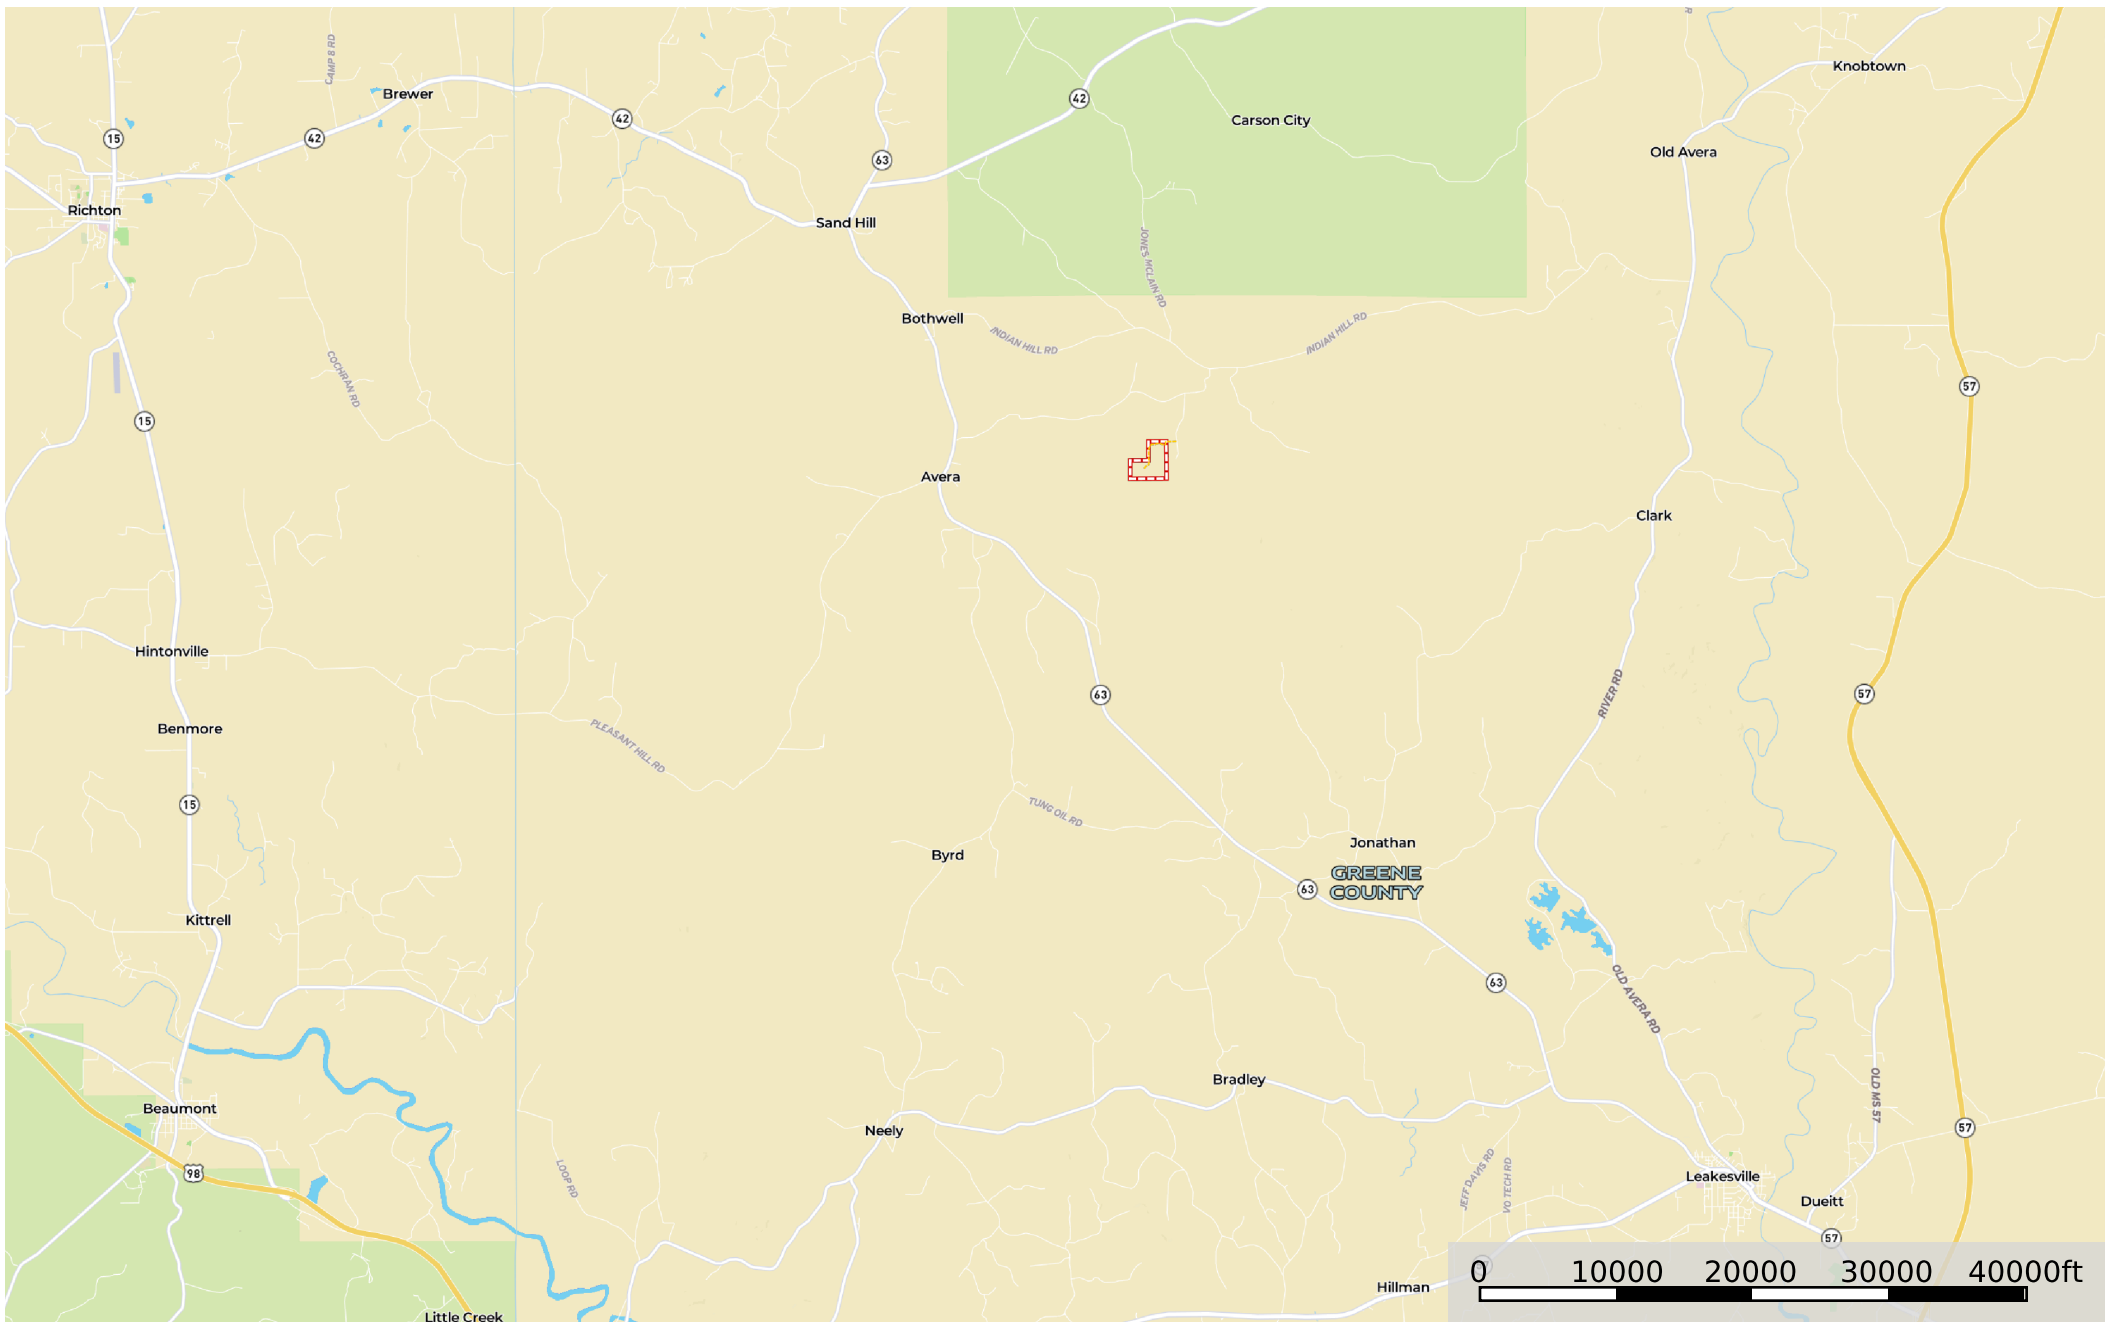

GR120

Greene County, Mississippi, 120 AC +/-

--- Road / Trail □ Boundary