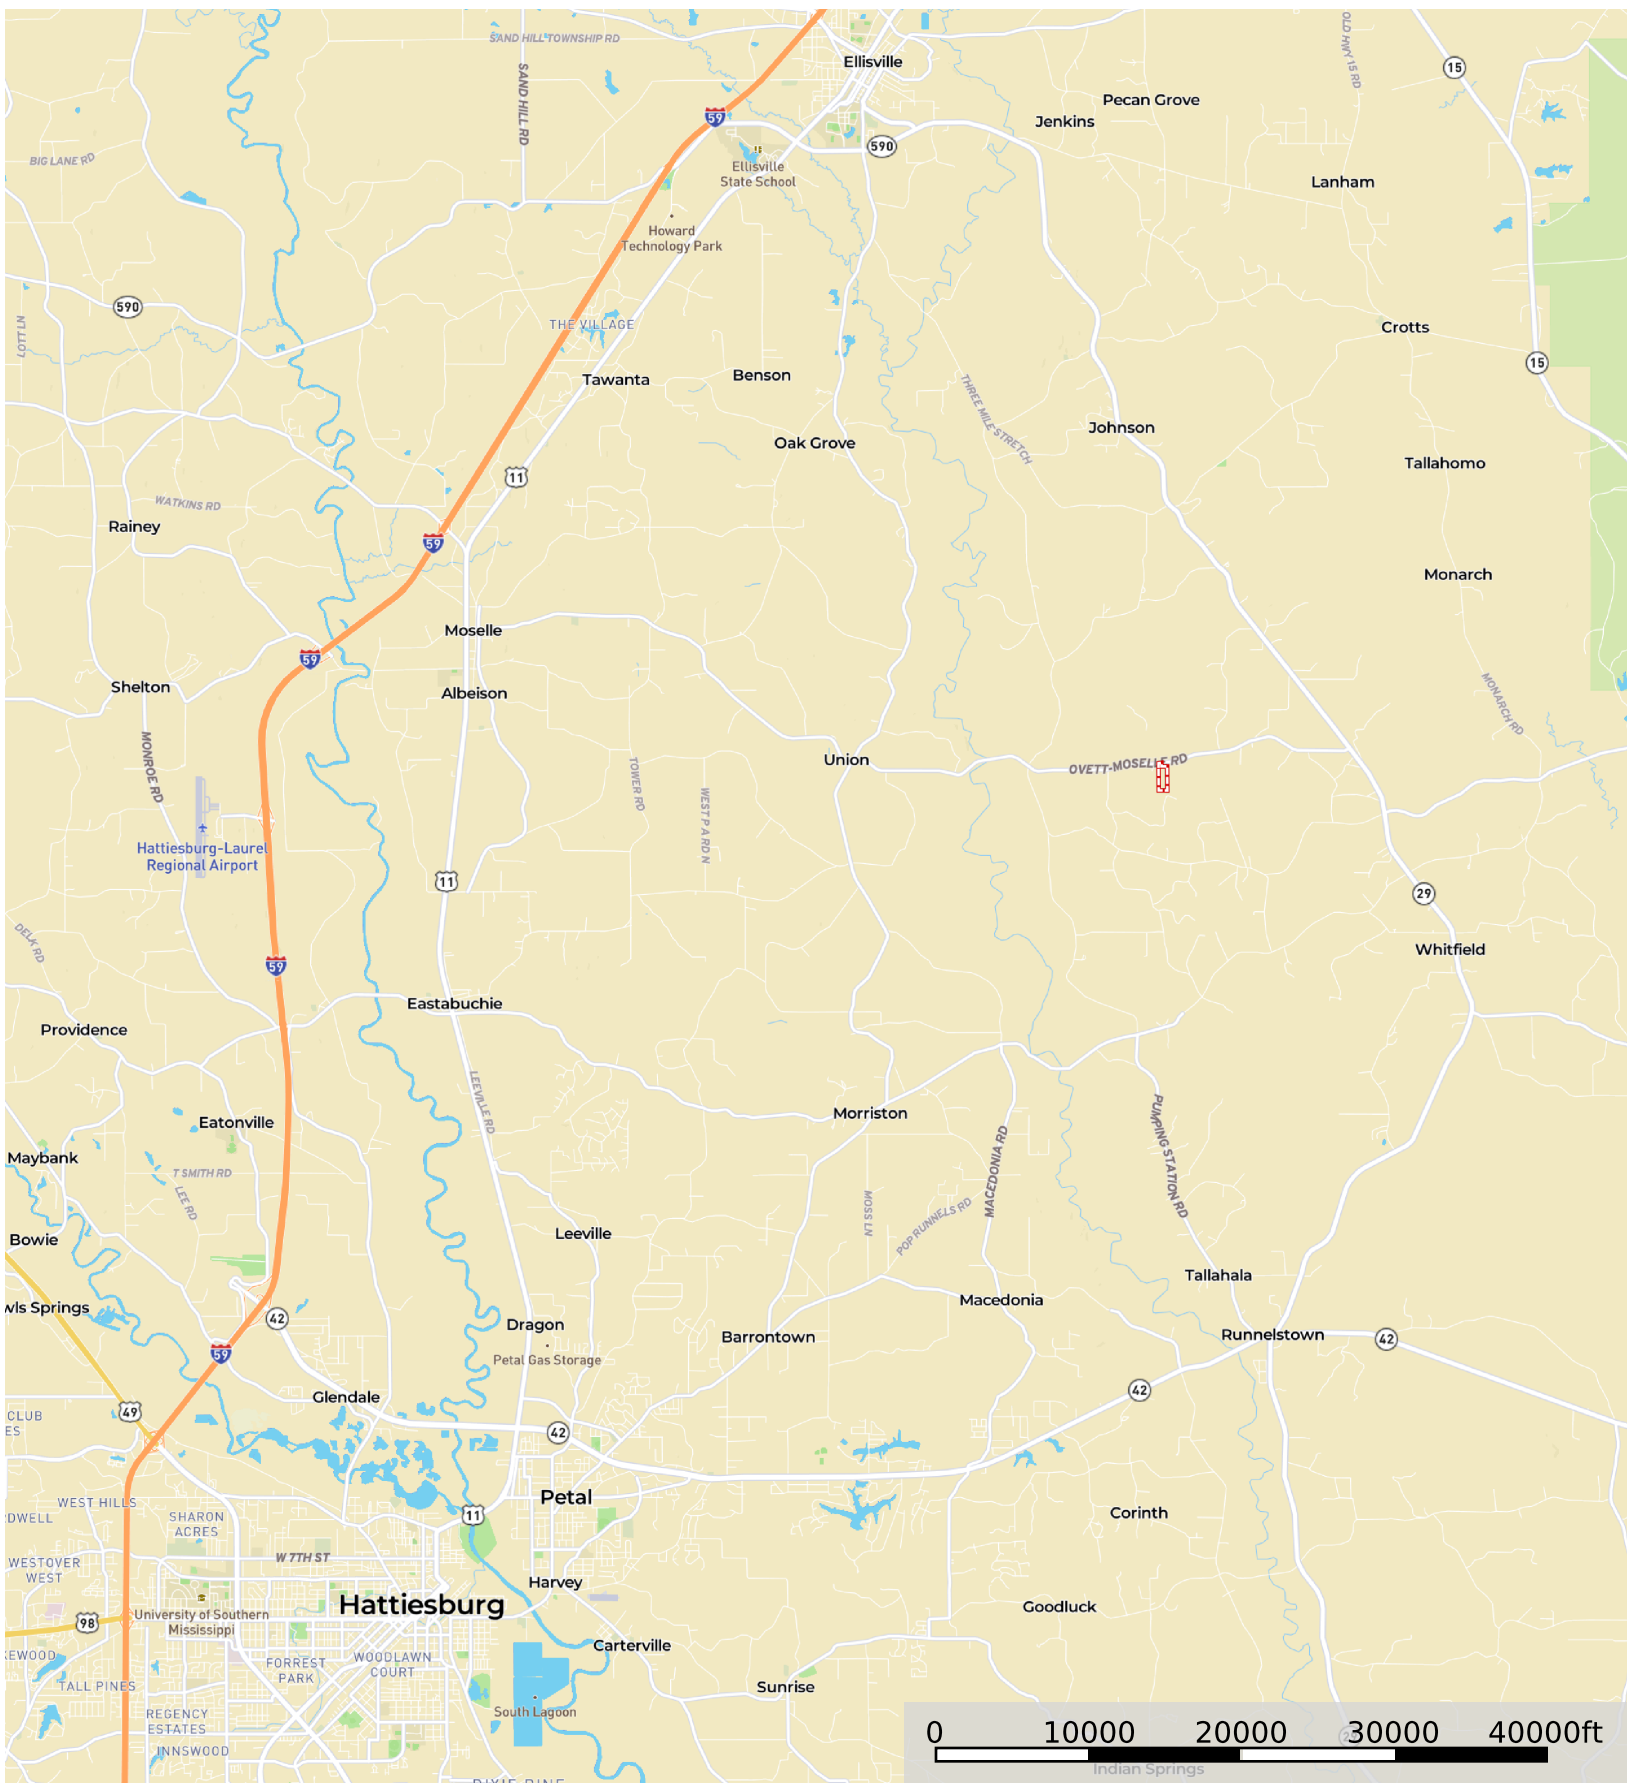

**JO21 w/house**  
Jones County, Mississippi, 21 AC +/-

Boundary